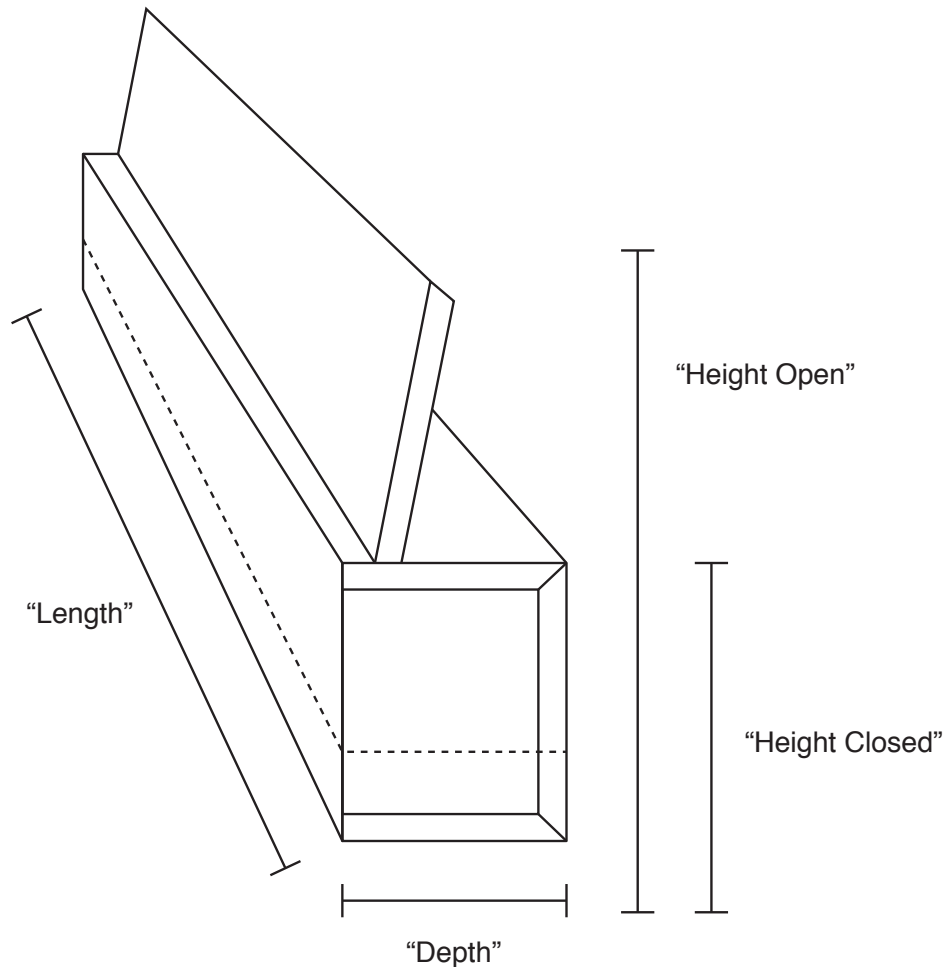

Spare Sprinkler Head Storage Cabinet

INSIST ON
FPPI

Item Numbers 02-400-00 to 02-404-00

3198 LIONSHEAD AVE
CARLSBAD, CA 92010
TEL + 1 760 599-1168
+ 1 800 344-1822
FAX + 1 800 344-3775

© 2016 Fire Protection Products, Inc.

WWW.FPPI.COM