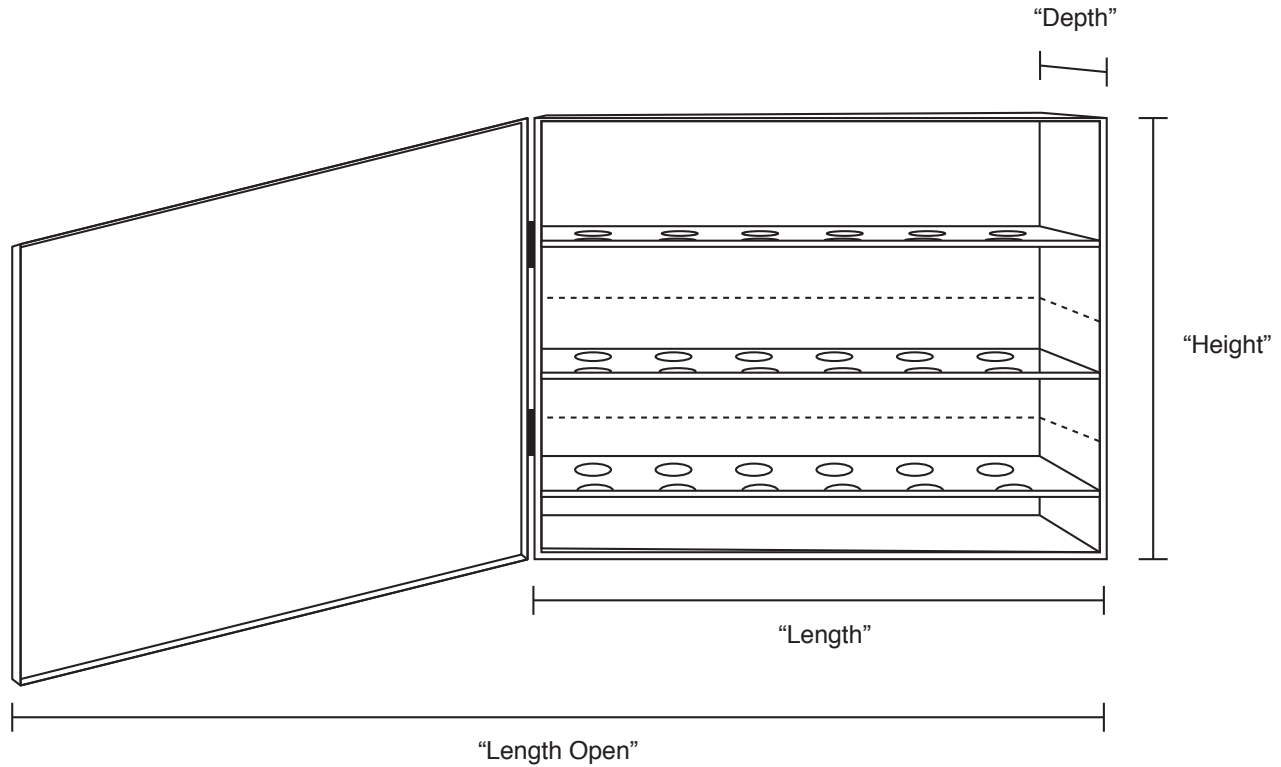

Spare Sprinkler Head Storage Cabinet

INSIST ON
FPPI®

Item Number 02-405-00

3198 LIONSHEAD AVE
CARLSBAD, CA 92010
TEL + 1 760 599-1168
+ 1 800 344-1822
FAX + 1 800 344-3775

© 2016 Fire Protection Products, Inc.

WWW.FPPI.COM